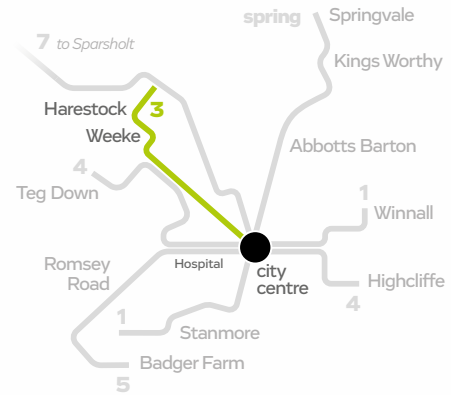

3

City Centre | Harestock

Sundays & public holidays

| | | | | | | | | |
|------------------------|------|------|------|------------------------------------|--------------|-------|------|------|
| Winchester bus station | 0820 | 0920 | 0950 | then every 30 mins at | 20 50 | until | 1720 | 1820 |
| Winchester City Road | 0824 | 0924 | 0954 | | 24 54 | | 1724 | 1824 |
| Weeke shops | 0828 | 0929 | 0959 | | 29 59 | | 1729 | 1829 |
| Harestock March Hare | 0834 | 0935 | 1005 | | 35 05 | | 1735 | 1835 |

3

Harestock | City Centre

Sundays & public holidays

| | | | | | | | |
|------------------------|------|------|------------------------------------|--------------|-------|------|------|
| Harestock March Hare | 0834 | 0935 | then every 30 mins at | 05 35 | until | 1735 | 1835 |
| Weeke shops | 0840 | 0941 | | 11 41 | | 1741 | 1841 |
| Winchester City Road | 0845 | 0947 | | 17 47 | | 1747 | 1847 |
| Winchester bus station | 0848 | 0950 | | 20 50 | | 1750 | 1850 |

*go into town,
go home,
go out again*

£4!0

unlimited travel on
the King's city &
Stagecoach buses
anywhere in Winchester

ticket lasts all day

buy from the driver with
cash - ask for a **dayrider**