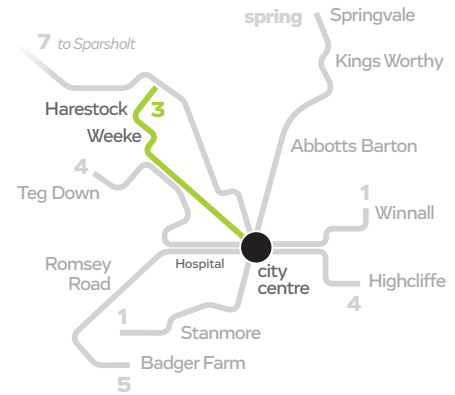

3

Harestock | City Centre

Mondays to Fridays except public holidays

Harestock March Hare	0556	0626	0646	0701	0716	0732	0745	0757	0807	0817	0827	0817	0827
Weeke shops	0602	0632	0652	0707	0722	0737	0750	0804	0814	0826	0836	0824	0834
Winchester City Road	0606	0636	0656	0711	0726	0743	0756	0811	0821	0835	0845	0831	0841
Winchester bus station	0610	0640	0700	0715	0730	0747	0800	0815	0825	0840	0850	0835	0845
Harestock March Hare	0838	0848	0859	0912	then every 10 mins until	1432	1443	then every 10 mins until	1723	1735			
Weeke shops	0846	0856	0906	0919		1439	1450		1730	1741			
Winchester City Road	0853	0903	0913	0925	1445	1457	1737	1747					
Winchester bus station	0857	0907	0917	0930	1450	1501	1741	1751					
Harestock March Hare	1748	1803	1818	1833	1850	1920	1953	2022	2122	2222	2327	0027	
Weeke shops	1754	1809	1824	1839	1856	1926	1958	2026	2126	2226	2331	0031	
Winchester City Road	1800	1815	1830	1845	1902	1932	2003	2030	2130	2230	2335	0035	
Winchester bus station	1804	1819	1834	1849	1905	1935	2006	2033	2133	2233	2338	0038	

school days only

school holidays only

Thursdays
& Fridays
only

3

City Centre | Harestock

Mondays to Fridays except public holidays

Winchester bus station D	0543	0613	0633	0648	0703	0717	0730	0740	0750	0758	0808	0800	0810
Winchester City Road	0546	0616	0636	0651	0706	0721	0734	0745	0755	0805	0815	0805	0815
Weeke shops	0550	0620	0640	0655	0710	0726	0739	0751	0801	0812	0822	0811	0821
Harestock March Hare	0556	0626	0646	0701	0716	0732	0745	0757	0807	0817	0827	0817	0827
Winchester bus station D	0820	0830	0843	0855	then every 10 mins until	1415	1425	then every 10 mins until	1705	1717	1730		
Winchester City Road	0826	0836	0848	0900		1420	1431		1711	1723	1736		
Weeke shops	0832	0842	0854	0906	1426	1437	1717	1730	1743				
Harestock March Hare	0838	0848	0859	0912	1432	1443	1723	1735	1748				
Winchester bus station D	1745	1800	1815	1835	1905	1940	2010	2110	2210	2315	0015		
Winchester City Road	1751	1806	1821	1839	1909	1944	2013	2113	2213	2318	0018		
Weeke shops	1758	1813	1828	1844	1914	1948	2017	2117	2217	2322	0022		
Harestock March Hare	1803	1818	1833	1850	1920	1953	2022	2122	2222	2327	0027		

starts in Winnall
at 0745

school days only

school holidays only

Thursdays
& Fridays
only