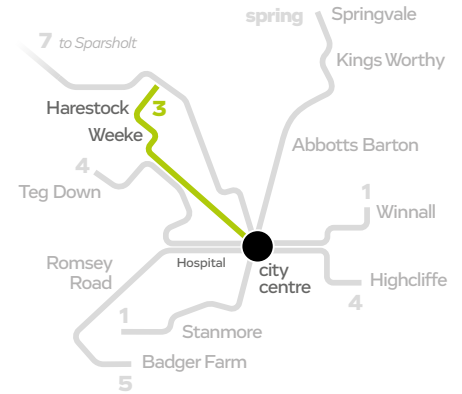

starts in Winnall
at 0745

school days only

school holidays only

Thursdays
& Fridays
only

3

Harestock | City Centre

Saturdays

| | | | | | | | | | | | | |
|---|------|------|------|------|------|------|------|------|------|------|---------------------------------------|------|
| Harestock March Hare | 0721 | 0736 | 0751 | 0806 | 0821 | 0842 | 0857 | 0912 | 0927 | 0942 | then every 10 mins until | |
| Weeke shops | 0726 | 0741 | 0756 | 0811 | 0826 | 0848 | 0903 | 0918 | 0933 | 0948 | | |
| Winchester City Road  | 0732 | 0747 | 0802 | 0817 | 0832 | 0854 | 0909 | 0924 | 0939 | 0954 | | |
| Winchester bus station | 0735 | 0750 | 0805 | 0820 | 0835 | 0858 | 0913 | 0928 | 0943 | 0958 | | |
| Harestock March Hare | 1542 | 1553 | 1605 | 1617 | 1629 | 1641 | 1653 | 1705 | 1717 | 1732 | 1747 | 1802 |
| Weeke shops | 1548 | 1559 | 1611 | 1623 | 1635 | 1647 | 1659 | 1711 | 1723 | 1738 | 1753 | 1808 |
| Winchester City Road  | 1554 | 1605 | 1617 | 1629 | 1641 | 1653 | 1705 | 1717 | 1729 | 1744 | 1759 | 1814 |
| Winchester bus station | 1558 | 1609 | 1621 | 1633 | 1645 | 1657 | 1709 | 1721 | 1733 | 1748 | 1803 | 1818 |
| Harestock March Hare | 1816 | 1831 | 1851 | 1921 | 1953 | 2022 | 2122 | 2222 | 2327 | 0027 | | |
| Weeke shops | 1822 | 1837 | 1857 | 1927 | 1958 | 2026 | 2126 | 2226 | 2331 | 0031 | | |
| Winchester City Road  | 1827 | 1842 | 1902 | 1932 | 2003 | 2030 | 2130 | 2230 | 2335 | 0035 | | |
| Winchester bus station | 1830 | 1845 | 1905 | 1935 | 2006 | 2033 | 2133 | 2233 | 2338 | 0038 | | |