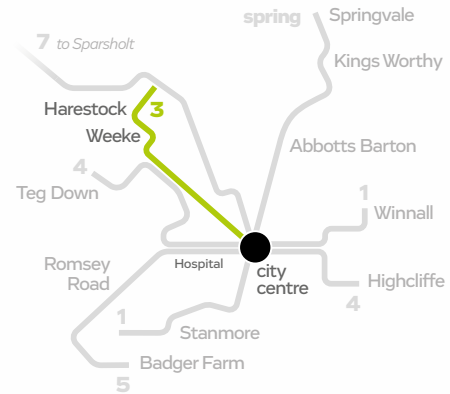

3

City Centre | Harestock

Sundays & public holidays

Winchester bus station	0820	0920	0950	then every 30 mins at	20 50	until	1720	1820
Winchester City Road	0824	0924	0954		24 54		1724	1824
Weeke shops	0828	0929	0959		29 59		1729	1829
Harestock March Hare	0834	0935	1005		35 05		1735	1835

3

Harestock | City Centre

Sundays & public holidays

Harestock March Hare	0834	0935	then every 30 mins at	05 35	until	1735	1835
Weeke shops	0840	0941		11 41		1741	1841
Winchester City Road	0845	0947		17 47		1747	1847
Winchester bus station	0848	0950		20 50		1750	1850

*go into town,
go home,
go out again*

£4!0

unlimited travel on
the King's city &
Stagecoach buses
anywhere in Winchester

ticket lasts all day

buy from the driver with
cash - ask for a **dayrider**